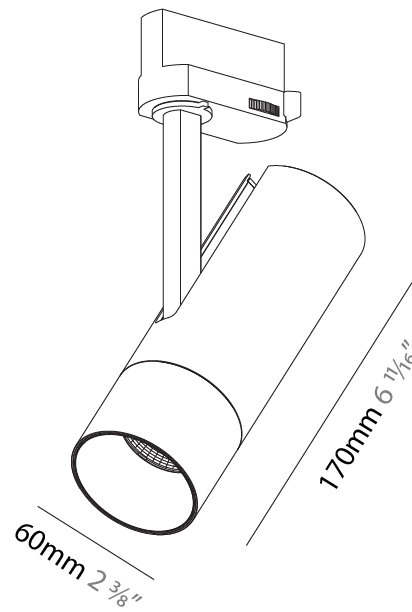

OPTICAL

Optic: Lens Pack - No Lens / Linear Spread Lens / Honeycomb / Spread Lens
 Beam Angle: 12

RATINGS AND CERTIFICATIONS

Certified By: Certified for North American Standards
 IP rating: IP20

IMAGINE 60 TRACK