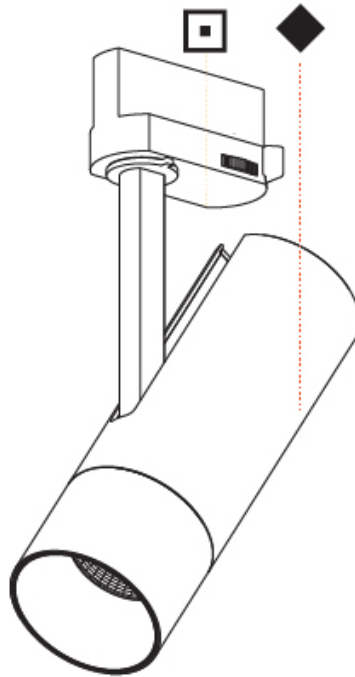

IMAGINE 60 TRACK

A3T010-

PROJECT _____

TYPE _____

SPECIFIER _____

QUANTITY _____

DATE _____

A