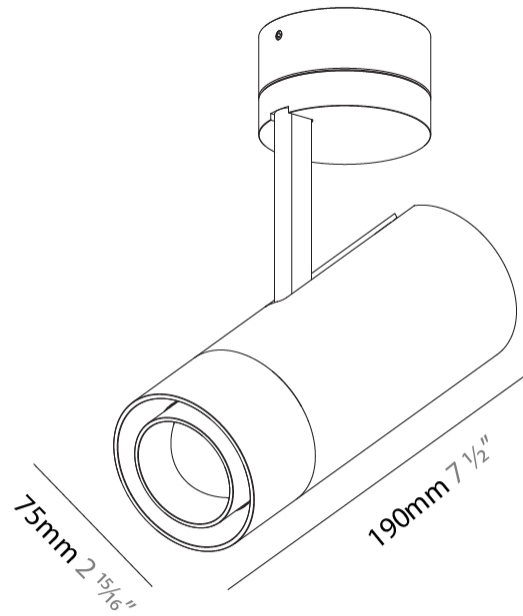

GENERAL

Series: Imagine
 Subseries: Imagine Flex
 Brand: Prolicht
 Division: Architectural
 Mounting Type: Surface
 Mounting Location: Ceiling
 Subcategory: Spots

PHYSICAL

Shape: Cylinder
 Diameter (mm): 75
 Diameter (in): 2 ¹⁵/₁₆
 Height (mm): 190
 Height (in): 7 ¹/₂
 Max. Overall Height (mm): 235
 Max. Overall Height (in): 9 ¹/₄
 Light Distribution: Adjustable / Direct
 Weight (kg): 0.919
 Weight (lbs): 2.02
 Fixture Finish: SSR / BKV / CWI / CRY / HAB / UFT / ITA / RUA / FTG / MYG / LOD / PUS / FRO / FUP / KIA / POP / BLS / SPG / MEY / GOH / GUM / CHC / COM / ABZ / JAG / OBR / MOS / ROR
 Fixture Material: Aluminum Die Cast

OPTICAL

Reflector°: 14° to 48°
 Adjustability: Rotational 350°; Tilt 90°

RATINGS AND CERTIFICATIONS

Certified By: Certified for North American Standards
 IP rating: IP20

A3D105-

PROJECT

TYPE

SPECIFIER

GENERAL

Series: Imagine
 Subseries: Imagine 60
 Brand: Prolicht
 Division: Architectural
 Mounting Type: Surface
 Mounting Location: Ceiling
 Subcategory: Spots

PHYSICAL

Shape: Cylinder
 Diameter (mm): 60
 Diameter (in): 2 ³/₈
 Height (mm): 170
 Height (in): 6 ¹¹/₁₆
 Max. Overall Height (mm): 215
 Max. Overall Height (in): 8 ⁷/₁₆
 Light Distribution: Adjustable / Direct
 Weight (kg): 0.572
 Weight (lbs): 1.26
 Fixture Finish: SSR / BKV / CWI / CRY / HAB / UFT / ITA / RUA / FTG / MYG / LOD / PUS / FRO / FUP / KIA / POP / BLS / SPG / MEY / GOH / GUM / CHC / COM / ABZ / JAG / OBR / MOS / ROR
 Fixture Material: Aluminum Die Cast