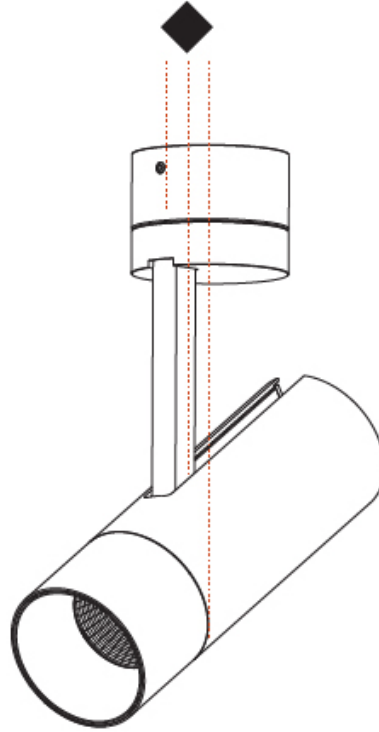

A3D112-

PROJECT	_____
TYPE	_____
SPECIFIER	_____
QUANTITY	_____
DATE	_____